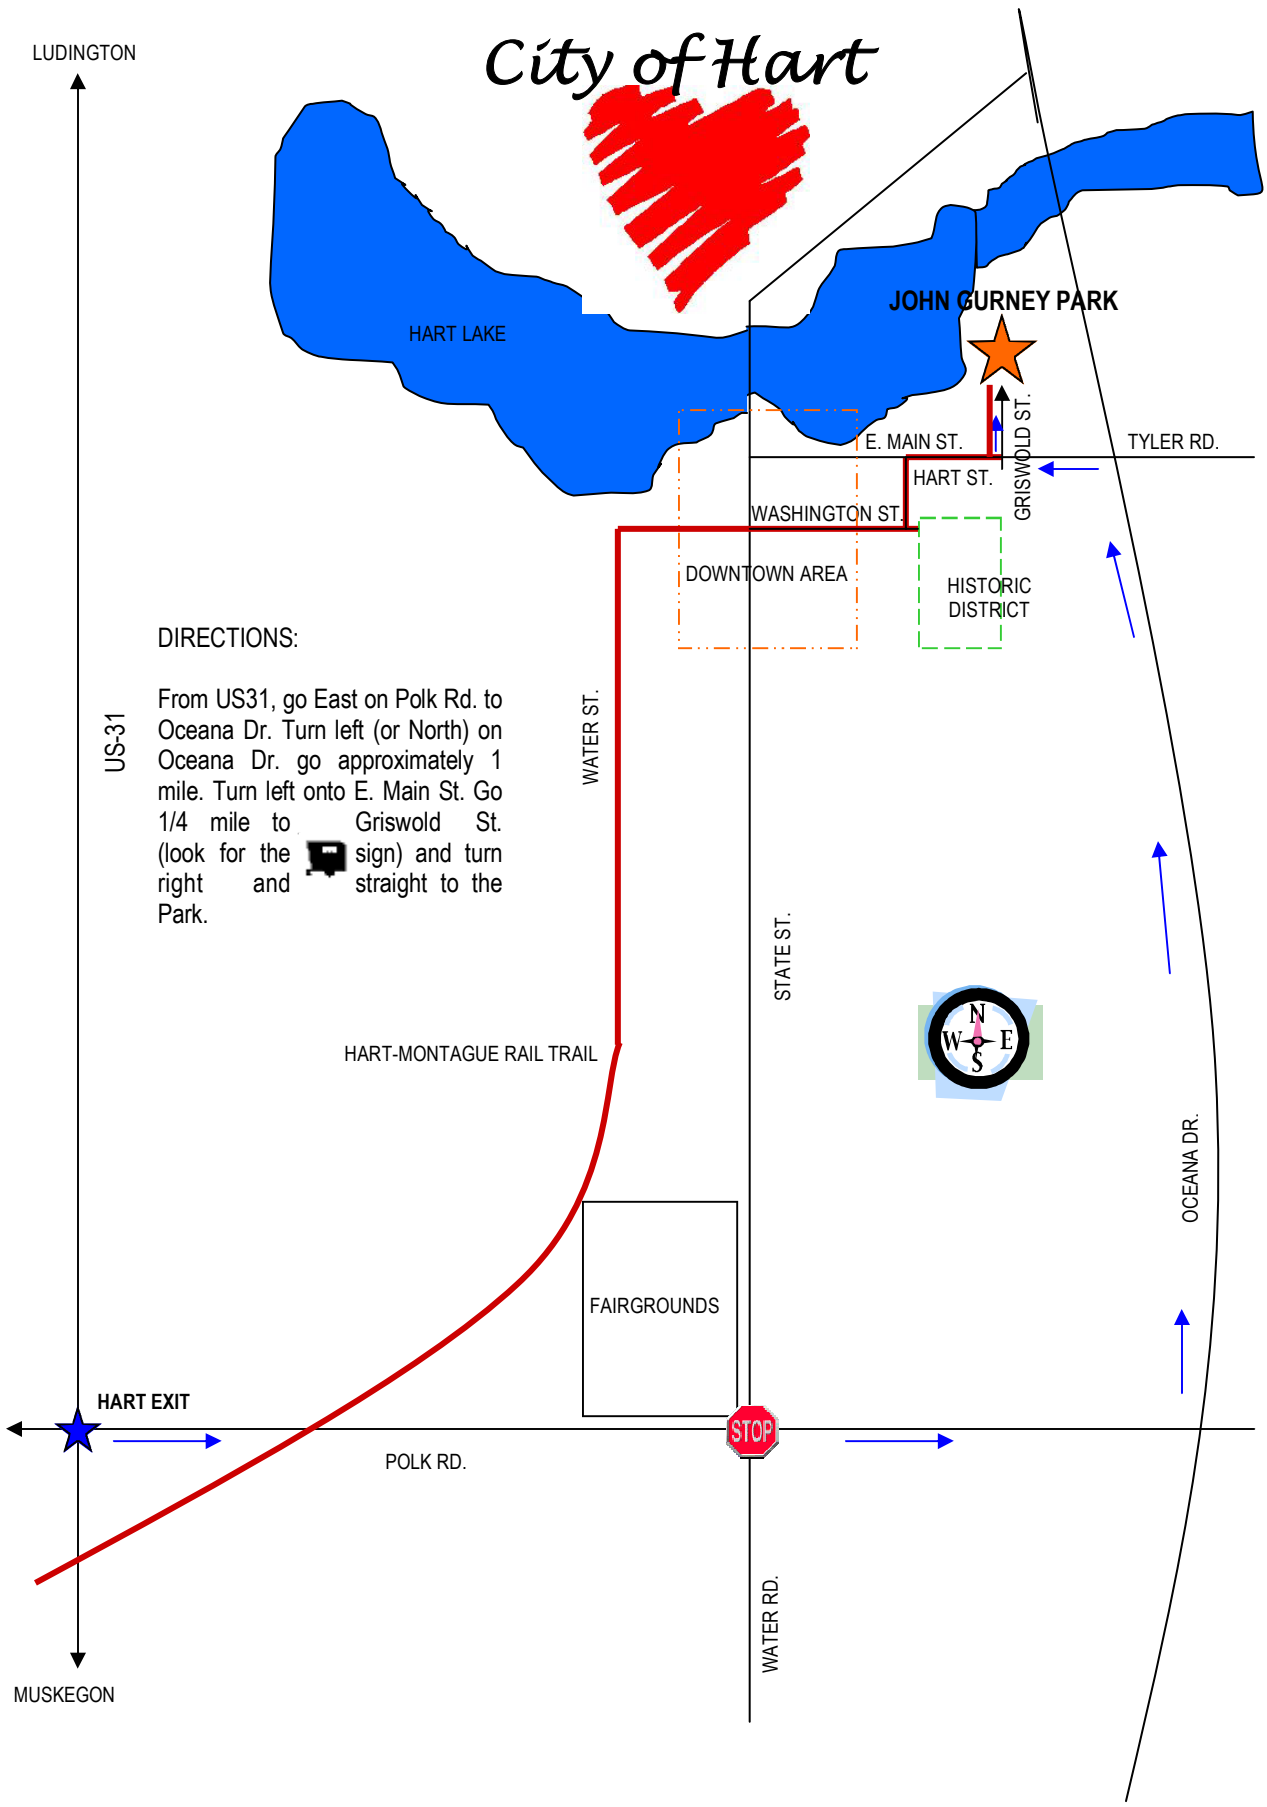

City of Hart

DIRECTIONS:

From US31, go East on Polk Rd. to Oceana Dr. Turn left (or North) on Oceana Dr. go approximately 1 mile. Turn left onto E. Main St. Go 1/4 mile to Griswold St. (look for the  sign) and turn right and straight to the Park.

US-31

LUDINGTON
↑
MUSKEGON
↓

HART EXIT